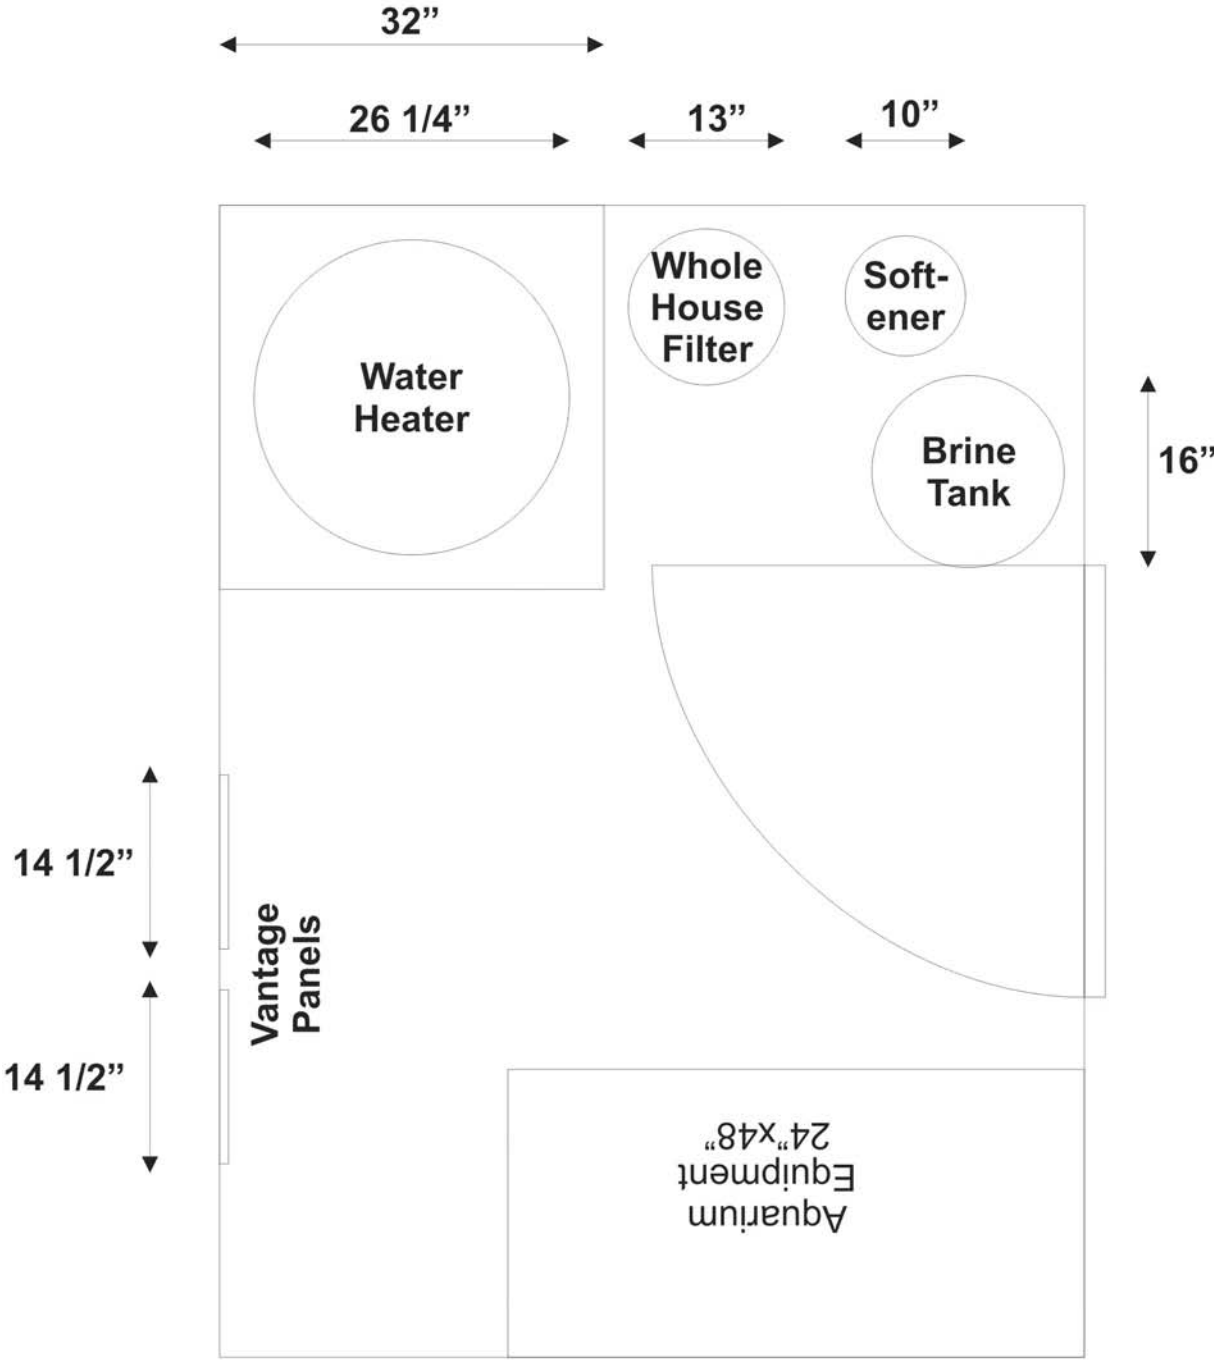

The Oder Residence - Equipment Room

$3/4" = 1'$