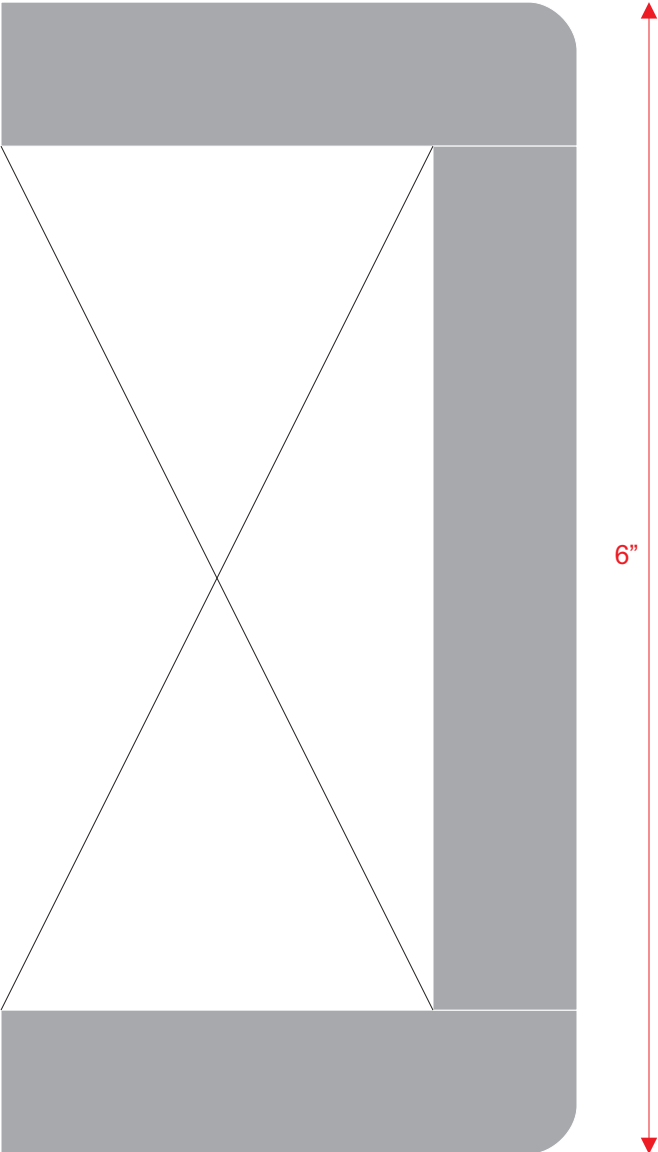

Laundry, Inglehook Hearth and Bench, Pony Walls, Bar Counter

Kitchen, Nook, Mud, Bar Top

Office

Note: overhang distance industry standard may not be as show

Master Vanity and Spa Top

Powder Vanity, Guest 2 Vanity, Guest 2 Shower Trim

Inglenook Steps

Note: overhang distance industry standard may not be as show

Guest 2 Vanity, Guest 2 Bed back Nook

Master Mantel

Note: overhang distance industry standard may not be as show

Master Bed-side Tables