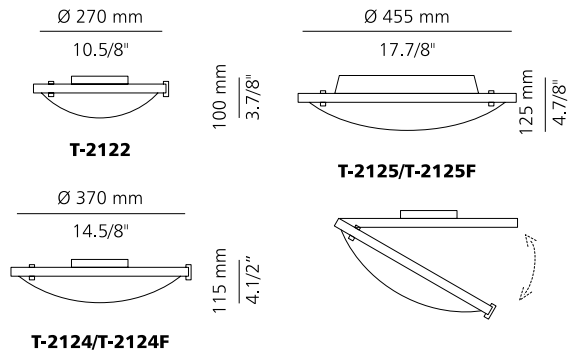

Up to 1 x 200W T3 118mm R7s base 120V 

**T-2124F**

2 x 26W quad G24q3 base  
 electronic ballast 120/277V 

**T-2125**

Up to 1 x 300W T3 118mm R7s base 120V 

**T-2125F**

2 x 26W quad G24q3 base  
 electronic ballast 120/277V 