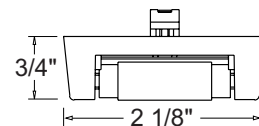

Low Voltage Rigid Loop Lampholder

Socket Integral rigid loop with polished aluminum reflector.

Catalog Number	Finish	Lamp
TL211WH	White	One 5W-10W Xenon Rigid Loop Lamp, 12V or 24V.
TL211BL	Black	One 5W-10W Xenon Rigid Loop Lamp, 12V or 24V.