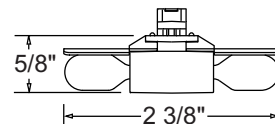

Low Voltage T3 1/4 Xenon Dual Lampholder

Socket Integral wedge base with polished aluminum reflector.

Catalog Number	Finish	Lamp
TL202WH	White	Two T3¹/₄ wedge base 10W xenon lamp, 12V or 24V.
TL202BL	Black	Two T3¹/₄ wedge base 10W xenon lamp, 12V or 24V.